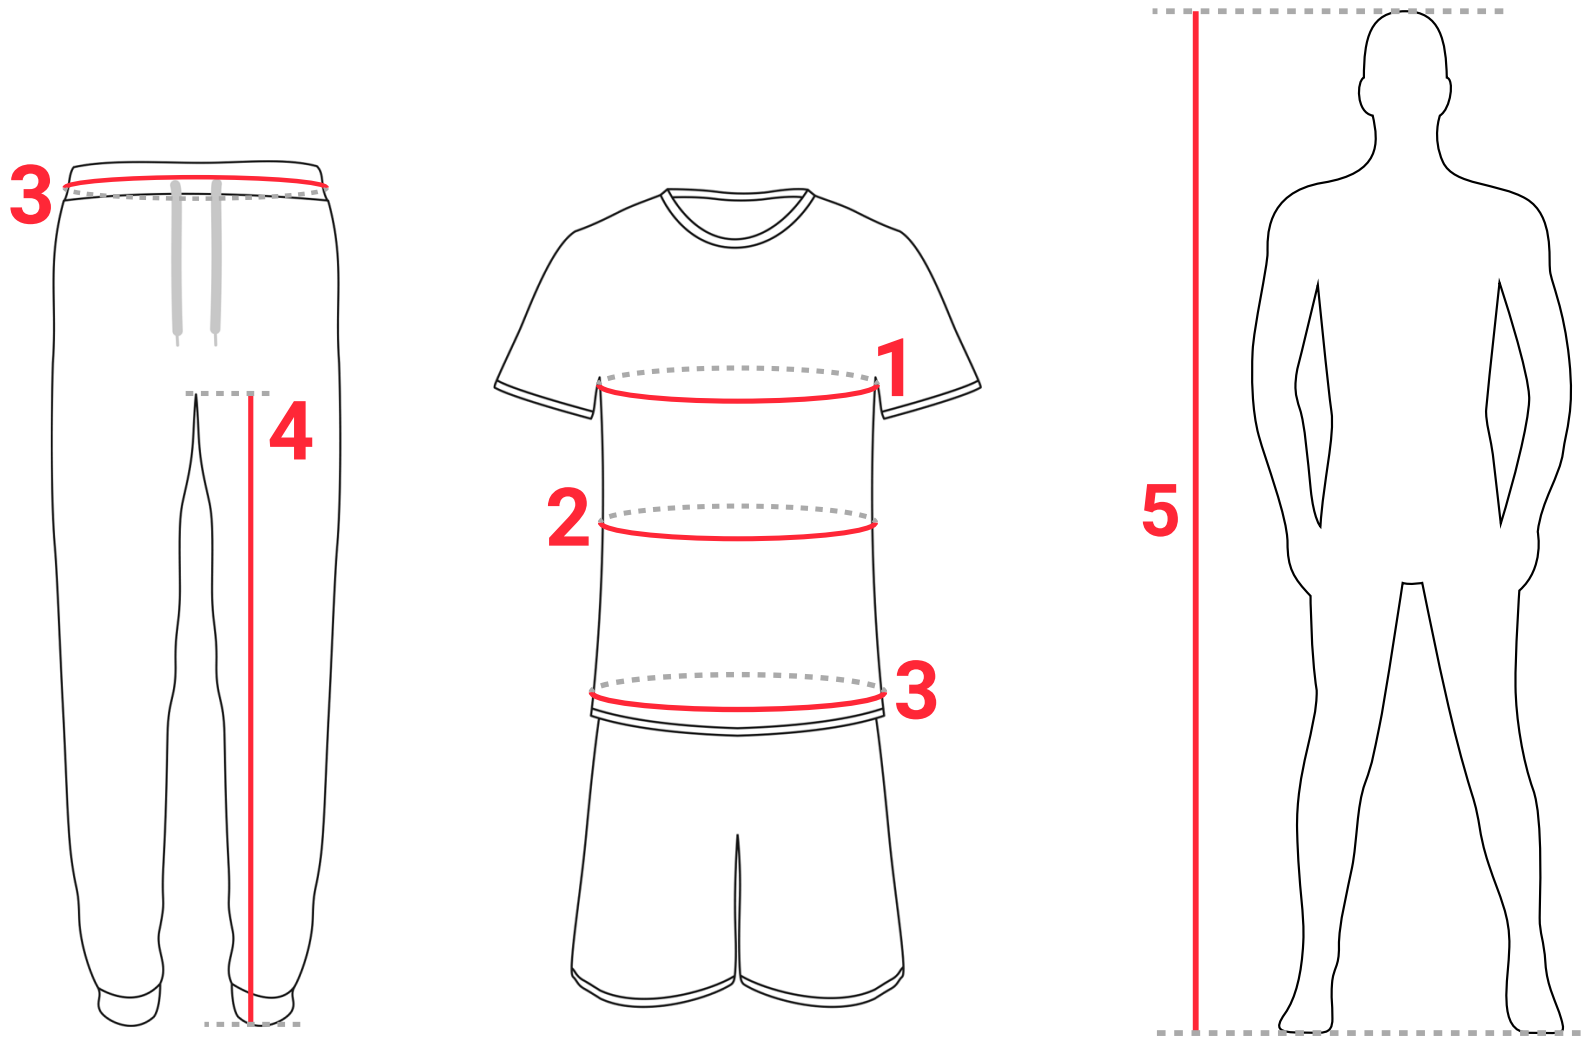

JOMA SIZEGUIDE

Bust (1)

Bust measurement around the fullest part of your chest, keeping the tape horizontal-

Waist (2)

Waist measurement around the narrowest part, keeping the tape horizontal.

Hips (3)

Hips measurement around the widest part, keeping your feet together and the tape horizontal.

Leg (4)

Inside leg measurement.

Men Top / Herre Top

Sizes	S	M	L	XL	XXL - 3XL
Bust (1)	87-94 cm	95-101 cm	102-108 cm	109-114 cm	115-143 cm
Waist (2)	75-82 cm	83-90 cm	91-97 cm	98-103 cm	104-134 cm
Hips (3)	86-93 cm	94-100 cm	101-108 cm	109-113 cm	114-138 cm

Dame Top / Woman Top

Sizes	XS	S	M	L	XL	XXL - 3XL
Bust (1)	76-82 cm	83-89 cm	90-94 cm	95-98 cm	99-102 cm	103-106 cm
Waist (2)	61-68 cm	69-73 cm	74-78 cm	79-82 cm	83-86 cm	87-90 cm
Hips (3)	86-90 cm	91-95 cm	96-100 cm	101-104 cm	105-108 cm	109-112 cm

Dame Pants / Woman Bukser

Sizes	XS	S	M	L	XL	XXL - 3XL
Waist (2)	61-68 cm	69-73 cm	74-78 cm	79-82 cm	83-86 cm	87-90 cm
Hips (3)	86-91 cm	92-95 cm	96-100 cm	101-104 cm	105-108 cm	109-112 cm
Leg (4)	78 cm	78,5 cm	79 cm	79,5 cm	80 cm	80,5 cm